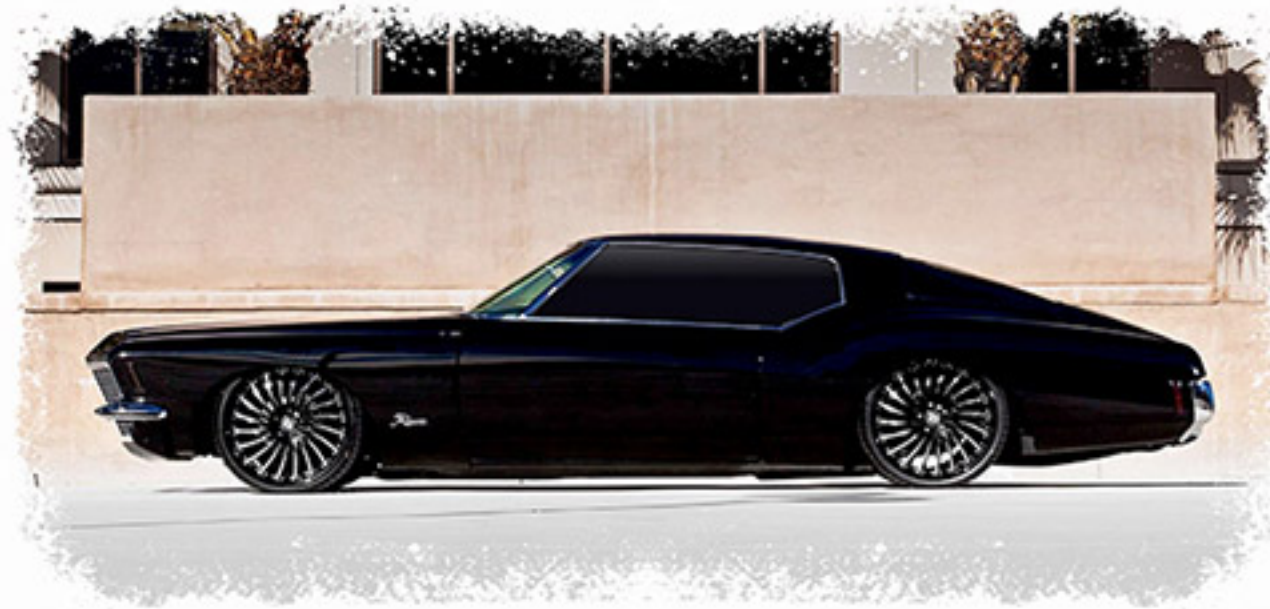

LF STANDARD FORGING / CUSTOM 2-TONE FINISH
AVAILABLE SIZES: 19 • 20 • 21 • 22 • 24 • 26 • 28 • 30

LF-711

CHROME • AVAIL. IN 19", 20", 21", 22", 24", 26", 28", 30"

CUSTOM • AVAIL. IN 19", 20", 21", 22", 24", 26", 28", 30"

CUSTOM • AVAIL. IN 19", 20", 21", 22", 24", 26", 28", 30"

CUSTOM • AVAIL. IN 19", 20", 21", 22", 24", 26", 28", 30"

BRUSHED • AVAIL. IN 19", 20", 21", 22", 24", 26", 28", 30"

LF-712

CUSTOM • AVAIL. IN 19", 20", 21", 22", 24", 26", 28", 30"

CUSTOM • AVAIL. IN 19", 20", 21", 22", 24", 26", 28", 30"

CUSTOM • AVAIL. IN 19", 20", 21", 22", 24", 26", 28", 30"

CUSTOM • AVAIL. IN 19", 20", 21", 22", 24", 26", 28", 30"

CUSTOM • AVAIL. IN 19", 20", 21", 22", 24", 26", 28", 30"

CUSTOM • AVAIL. IN 19", 20", 21", 22", 24", 26", 28", 30"

CUSTOM • AVAIL. IN 19", 20", 21", 22", 24", 26", 28", 30"

CUSTOM • AVAIL. IN 20", 21", 22", 24", 26"

CUSTOM • AVAIL. IN 19", 20", 21", 22", 24", 26", 28", 30"

CUSTOM • AVAIL. IN 19", 20", 21", 22", 24", 26", 28", 30"

CUSTOM • AVAIL. IN 19", 20", 21", 22", 24", 26", 28", 30"

CUSTOM • AVAIL. IN 19", 20", 21", 22", 24", 26", 28", 30"

CUSTOM • AVAIL. IN 19", 20", 21", 22", 24", 26", 28", 30"

CUSTOM • AVAIL. IN 19", 20", 21", 22", 24", 26", 28", 30"

CUSTOM • AVAIL. IN 19", 20", 21", 22", 24", 26", 28", 30"

MADE IN U.S.A.