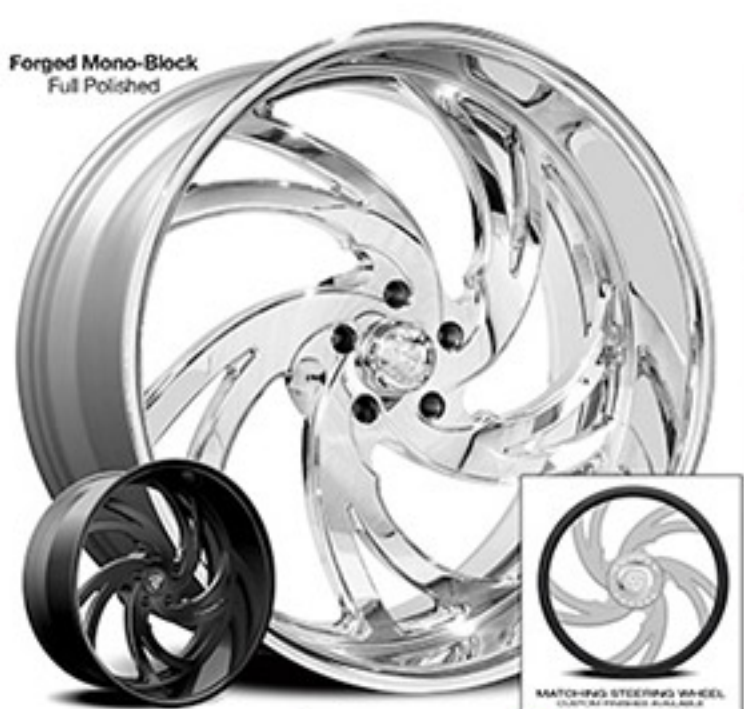

AVAILABLE SIZES: 22X9.0 w/ 3.0" / LIP 22X10 w/ 4.5" LIP
24X9.0 w/ 3.0" LIP / 24X10 w/ 5.25" LIP / 24X10.5 w/ 7.5" LIP
26X9.0 w/ 3.0" LIP / 26X10 w/ 5.25" LIP

Teolator

Forged Mono-Block
Full Polished