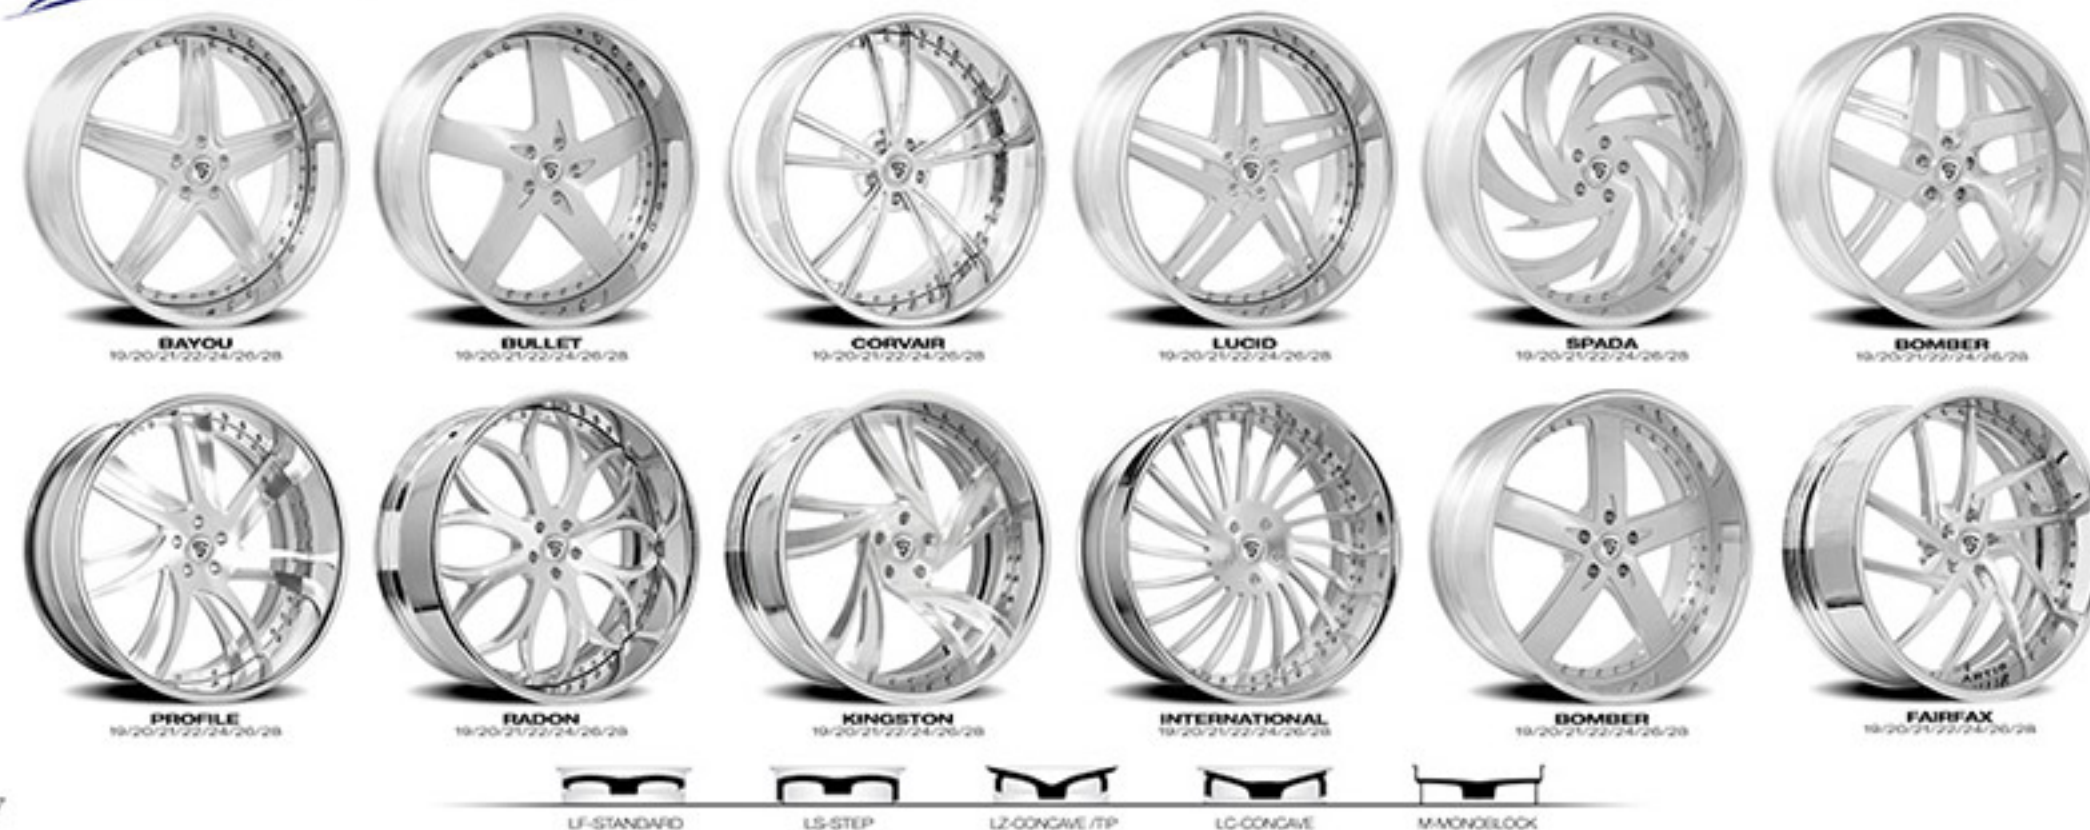

BAYOU 19/20/21/22/24/26/28
BULLET 19/20/21/22/24/26/28
CORVAIR 19/20/21/22/24/26/28
LUCID 19/20/21/22/24/26/28
SPADA 19/20/21/22/24/26/28
BOMBER 19/20/21/22/24/26/28
PROFILE 19/20/21/22/24/26/28
RADON 19/20/21/22/24/26/28
KINGSTON 19/20/21/22/24/26/28
INTERNATIONAL 19/20/21/22/24/26/28
BOMBER 19/20/21/22/24/26/28
FAIRFAX 19/20/21/22/24/26/28

Forged Mono-Block
Brushed W/
Polished Accents